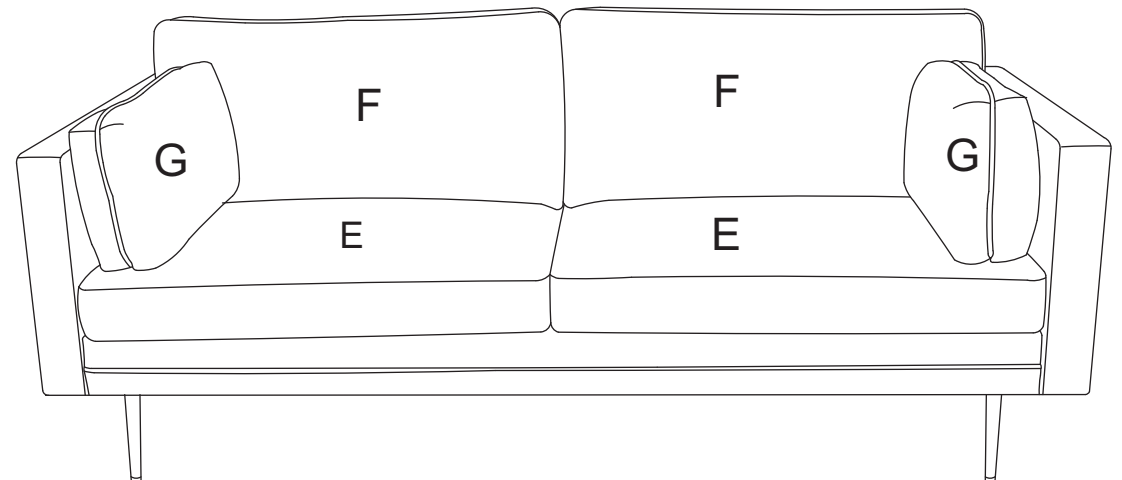

# ASSEMBLY INSTRUCTION

MODEL:18045-995	Boom - 3 seat sofa	Corduroy	Beige
18045-888	Boom - 3 seat sofa	Velvet	Black
18045-987	Boom - 3 seat sofa	Velvet	Blue
18045-980	Boom - 3 seat sofa	Velvet	Beige
18045-989	Boom - 3 seat sofa	Velvet	Pink
18045-894	Boom - 3 seat sofa	Velvet	Green
18045-000	Boom - 3 seat sofa - Teddy	White	
18045-005	Boom - 3 seat sofa	Teddy	Grey / Black
18045-008	Boom - 3 seat sofa	Teddy	Black / Black

## Parts List

Ax1

Ex2

Bx4

Fx2

Cx16

Gx2

Dx1

Hx1

(2)

OBS legs and hardware are packed inside of the sofa!  
Open the zipper on the bottom of the sofa for the parts.